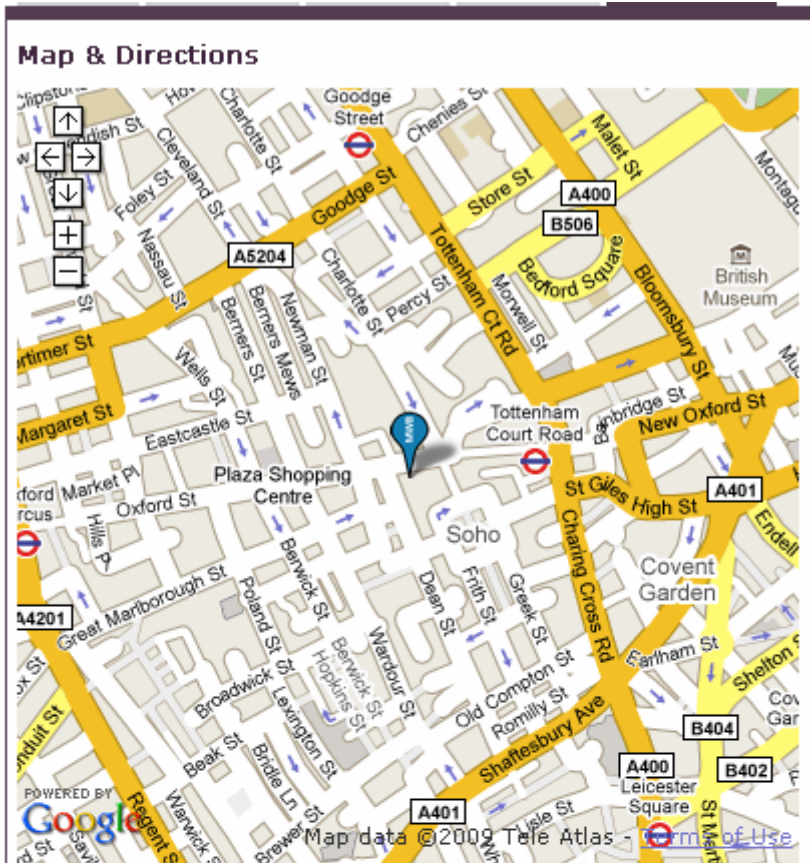

MWB Oxford Street

77 Oxford Street
London W1D 2ES

Our Oxford Street serviced offices and meeting rooms are situated just 3 minute's walk from London's Tottenham Court Road underground station giving easy access to the Northern and Central lines and providing onward connections to Waterloo International, Euston, Liverpool Street and Charing Cross mainline rail stations.

There are also numerous bus routes along Oxford Street, providing good links to wide range of destinations such as Holborn and Victoria. Metered parking is available in Soho Square, only a few minutes away.

Directions from Tottenham Court Road:

- Take Exit 1 - Oxford Street (South side)
- Turn left once you are outside. We are approximately 100 yards down Oxford Street. You will pass Starbucks and 3 mobile store on your way.
- We are situated directly opposite The Body Shop.

Nearest NCP - Poland Street (5 mins walk)

Disabled Access - Yes